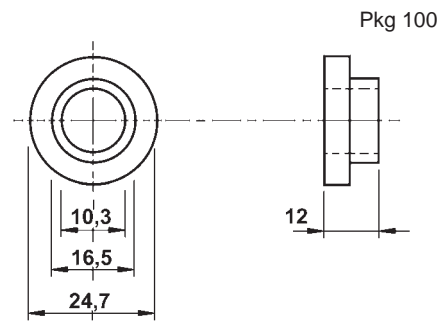

**For French Alternators
Steel Bushings**

Std pkg 100

610060

Rubber Bushings