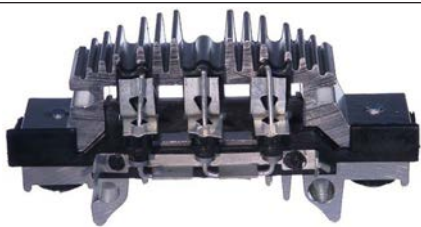

131698 Rectifier

Replacing: 592554, 501096, 501-118, 501-115, 501-114, 501-112, 501-108, 501-107, 501-102, 501-101, 501-100

Servicing: 2518032, 2518033, 2518073, 2518074, 2518099, 2541128, 2541129, 2541423, 2940020, 2940060, 2940090, 2940208, 2940275

35 Diode A, B+ threaded M6, OD 100.00, Mount. dist. 53.00, No./ diodes 6