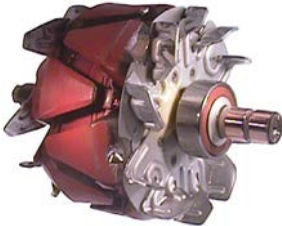

138416 Rotor

Replacing: 021200-8280, 021200-5940,
021200-4890, 021200-3890
Servicing: 100211-6000, 100211-6010,
100211-6020, 100211-6030, 100211-6031,
100211-6050, 100211-6051, 100211-6080,
100211-6090
12 V, 120 A, Shaft dia. 17.00,
OD 101.40, Total length 157.00,
Thread size M14-1.50, Rotation CR