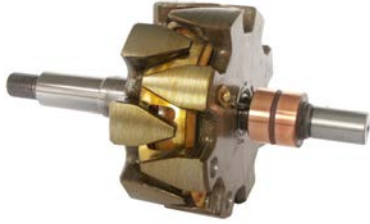

Rotors

232815# Rotor
Replacing: 98040
Servicing: 27SI
12 V, 65/100 A, Shaft dia. 22.23,
OD 116.50, Total length 220.00,
Thread size UNF 5/8
Nut: Cargo 136911.