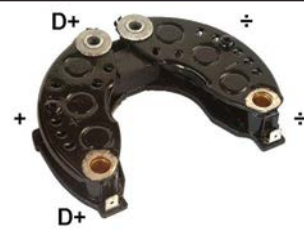

136883 Rectifier

Replacing: 592882

Servicing: 2541476, 2541624, 2542359, 2542514, A13N23, A13N236, A13N236M, a14n183m, A14N207M, a14n208m

35 Diode A, ID 45.00, OD 116.00, Mount. dist. 85.00, No./ diodes 6