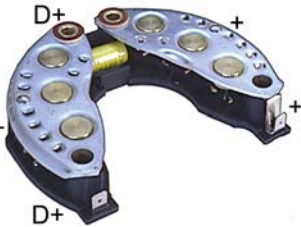

133687 Rectifier

Replacing: 101713

Servicing: A13R259, A13R266, a14n11, a14n38, a14n71

50 Diode A, ID 45.00, OD 116.00, Mount. dist. 86.80, No./ diodes 6