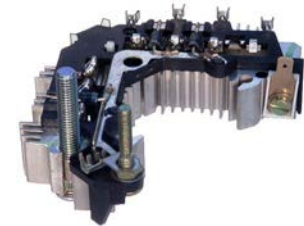

135394 Rectifier

Replacing: 592700

Servicing: 2541114, 2541301, 2541305, A14V01, A14V05, a14v2

35 Diode A, B+ type Screw, B+/ threaded M8/35.00, D+ type Screw, D+/ threaded M5/23.00, OD 122.00, Mount. dist. 65.00, No./ diodes 6