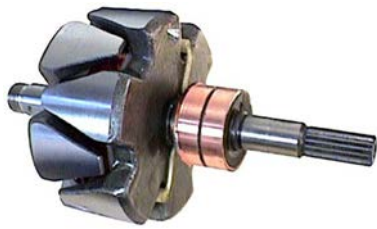

134968 Rotor

Replacing: I170-71001
Servicing: LR170-411B, LR170-411C, LR170-411D, LR170-415, LR170-415B, LR170-419, LR170-422B
12 V, 70 A, Shaft dia. 15.00, OD 94.50, Total length 181.00, Thread size M16-1.50, Rotation CR, Splines 16