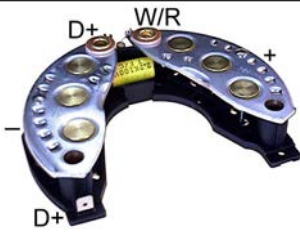

 50 Diode A, ID 37.10, OD 116.00,
Mount. dist. 85.00, No./ diodes 6
82 Ohm resistor.

131570 Rectifier

Replacing: 101342

Servicing: a13n229t, a13n22t, a13n4t, a13n5t, a13n61t, a14n28t, A14N3, a14n32t, a14n3t