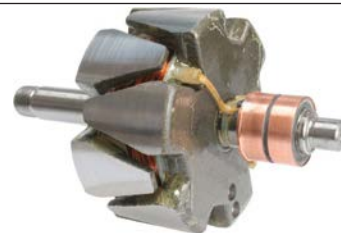

237371 Rotor

Replacing: 1124034816

Servicing: 0120484022, 0120484024

12 V, 95 A, Shaft dia. 17.00, OD 93.15,
Total length 165.00, Thread size M16-1.50