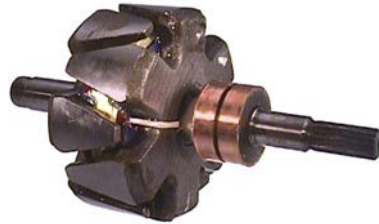

135142 Rotor

Replacing: I160-91002, I160-71006
Servicing: LR150-136B, LR150-136C, LR150-136E, LR150-201, LR150-201B, LR150-205B, LR160-401, LR160-401C
12 V, 60 A, Shaft dia. 17.00, OD 94.40, Total length 189.00, Thread size M16-1.50, Rotation CR, Splines 16
Shaft: Cargo 135331.