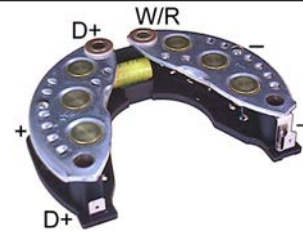

131701 Rectifier

Replacing: 593309, 593199, 593188, 592754, 181155, 103551, 102556

Servicing: a13n140t, a13n143m, A13N147, a13n147m, a13n148m, a13n149m, a13n152m, a13n165, a13n186m, a13n190, a13n1m, a13n234

12 V, 35 Diode A, ID 39.50, OD 115.00, Mount. dist. 85.00, Diode type HD, No./ diodes 6