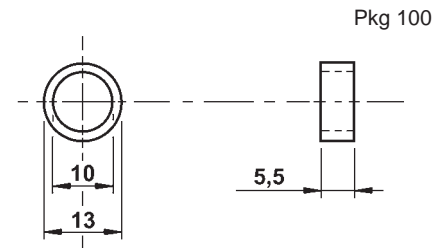

**For French Alternators
Steel Bushings**

610050