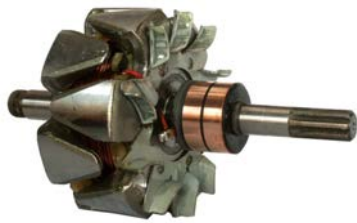

231986 Rotor

Replacing: I190g-2100

Servicing: LR1100-501, LR1100-501B, LR190-504C, LR190-511, LR190-511B

12 V, 100 A, Shaft dia. 17.00, OD 107.50, Total length 196.00, Thread size M16-1.50, Rotation CR, Splines 8