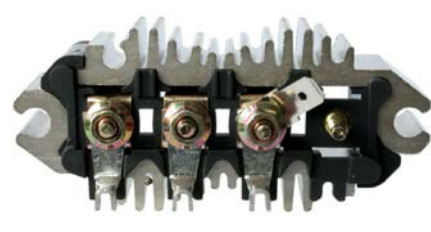

133432 Rectifier

Replacing: 300903

Servicing: 2518085, 2541178, 2541197, 2541329, 2541849, a14n104, a14n124, A14N138, a14n140, A14N160, a14n165, A14N205, a14n67

35 Diode A, OD 87.00, Mount. dist. 75.00, No./ diodes 6