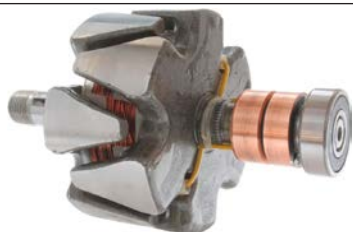

231883 Rotor

Replacing: nc720, nc708, 593263, 300873, 300740, 092964

Servicing: 2518039, 2541191, 2541663, A13N147, A13N147M, A13N148M, A13N149M, A13N186M, A13N1M, a13n259, A13N259M, A13N2M, A13N35M

12 V, 40 A, Shaft dia. 17.00, OD 89.50, Total length 156.00, Thread size M17-1.50, Rotation CR