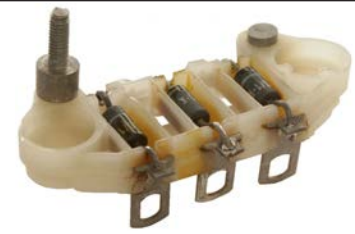

132676# Diode Trio

Replacing: 097207

Servicing: a11r3, A11R56

Pkg. 5