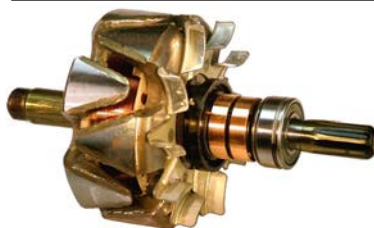

138746 Rotor

Replacing: I170g-11001

Servicing: LR170-501C, LR170-502B, LR170-502C, LR170-503, LR170-504, LR170-504B

12 V, 70 A, Shaft dia. 17.00, OD 107.50, Total length 196.00,
Thread size M17-1.50, Splines 8