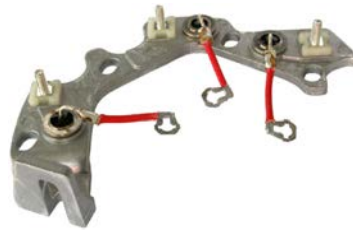

131879 Rectifier

Replacing: 1971670

Servicing: 25SI, 26SI, 10459003, 10459007, 1117069, 1117155, 1117225, 1117226, 1117227, 1117228, 1117229, 1117231, 1117233

35 Diode A, ID 68.55, OD 152.60, No./ diodes 3
Positive. Negative diode: Cargo 133194.