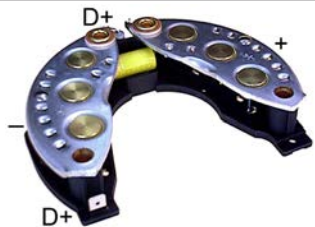

131569 Rectifier

Replacing: ubb242, ubb240

50 Diode A, ID 37.10, OD 116.00, Mount. dist. 85.00, No./ diodes 6 82 Ohm resistor.