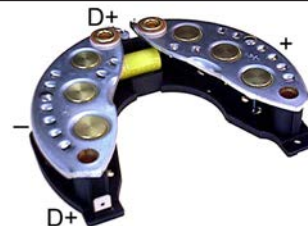

131569 Rectifier

Replacing: NC217, NC134, 592841, 592746,
592745, 105754, 105554, 103546, 102339,
101776, 101773

Servicing: 2183106, 2518058, 2541170,
a13n100, a13n101, a13n102, a13n111,
a13n118, A13N130, a13n135, a13n144,
A13N176, a13n244

50 Diode A, ID 37.10, OD 116.00,
Mount. dist. 85.00, No./ diodes 6
82 Ohm resistor.