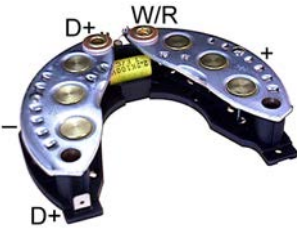

131570 Rectifier
Replacing: ubb243
50 Diode A, ID 41.85, OD 116.00,
Mount. dist. 85.00, No./ diodes 6
330 Ohm resistor.