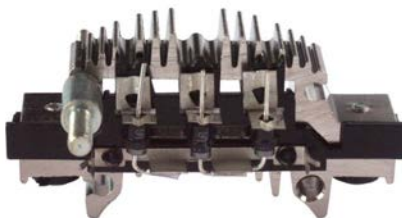

Rectifiers

135857 Rectifier

Replacing: 855806

Servicing: A3024, 857606, 857612, 857626, 857633, 857638, 858693, A3024/13, A3024/20, A3024/29, A3024/30, A3024/33, A3024/40

B+ type Screw,
B+/ threaded M6/16.90, OD 100.00,
Mount. dist. 53.00, No./ diodes 6

Sundry Parts

Insulators

Pkg. 5

136407 Insulator

Replacing: 850068

Servicing: A13, A24, A24/20, A24/27, A24/28, A24/30, A24/33, A24/34, A24/35, A24/36, A24/37, A24/38, A24/39, A24/40, A24R/10

ID 6.70, OD 20.55, Thickness 5.45