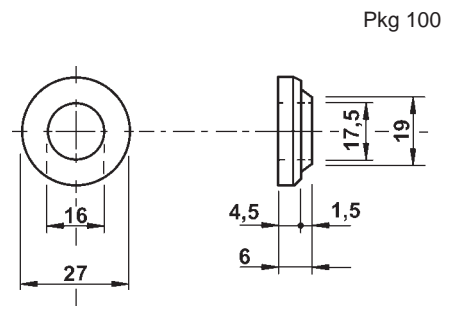

**For French Alternators
Steel Bushings**

Std pkg 100

610057

Rubber Bushings