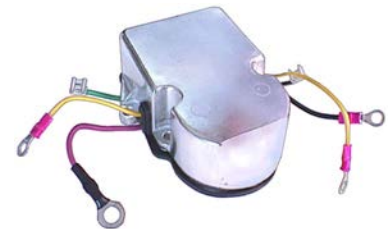

14 V, 14 V setting, D+ type Screw,
Dist. mount. holes 61.45

138126# Regulator

Replacing: 8rg2023, 105-224

Servicing: 8HC2021K, 8LHA2022R, 8SA2022R

14 V, 14.4 V setting,
Dist. mount. holes 74.00
Adjustable voltage.