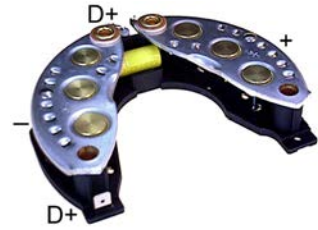

131569 Rectifier
Replacing: 71216903, 71215403, 71215103
Servicing: 71635202, 71635502, 71635702, 71635802, 71636002, 71636202, 71636302, 71636402, 71636802, 71636902, 71645002, 71650202
50 Diode A, ID 37.10, OD 116.00, Mount. dist. 85.00, No./ diodes 6
82 Ohm resistor.