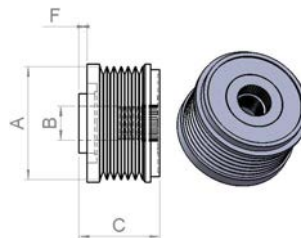

A = OD
B = Bore diameter
C = Width
F = Distance/back