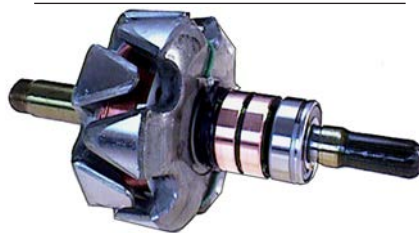

138737 Rotor

Replacing: I150a-3100

Servicing: LR150-430T, LR150-435T

12 V, 50 A, Shaft dia. 17.00, OD 94.50,
Total length 197.00, Thread size M16-1.50,
Rotation CR, Splines 16