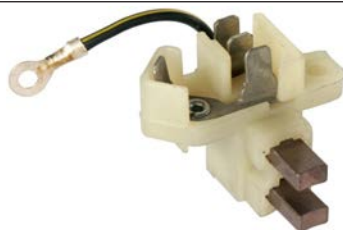

131703 Brush Box

Replacing: 74877551

Servicing: A125, 63300515, 63305000,
63305020, 63305300, 63305310

12 V, OD 47.90, No./ brushes 2