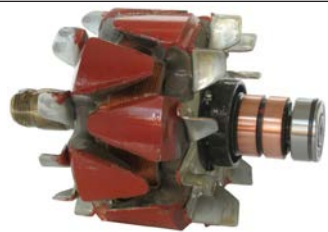

138693 Rotor

Replacing: I170g-11002, I170-31002

Servicing: LR170-732, Ir170-732b, Ir170-732c, LR170-740, LR170-740B, LR170-764

12 V, 70 A, Shaft dia. 17.00, OD 98.00,
Total length 143.00,
Thread size M16-1.50, Rotation CR
Shaft: Cargo 137779.