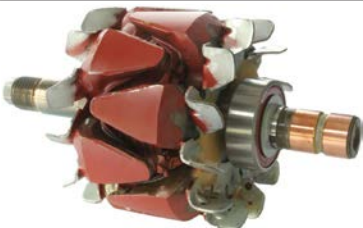

135839 Rotor

Replacing: 021200-2880

Servicing: 100211-1440, 100211-1492

12 V, 45 A, Shaft dia. 15.00, OD 76.00, Total length 140.00, Thread size M14-1.50, Rotation CR
Shaft: Cargo 135112.