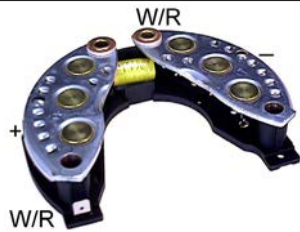

131573 Rectifier

Replacing: 593193, 593190, 592880, 106016, 105523, 105522, 104615

Servicing: a13n107, a13n108, a13n112, a13n117, a13n119, a13n164, a13n185, a13n81, a13n90, a14n132, a14n144, a14n152, a14n158

35 Diode A, ID 46.00, OD 115.00, Mount. dist. 85.00, No./ diodes 6