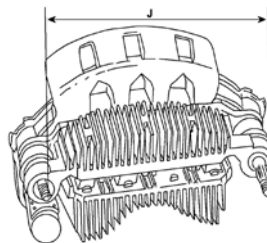

For rotors specific:

A = OD
G = Total length
J = Shaft diameter
M = Thread size

For stators specific:

A = OD
B = ID
C = Height
F = OD 1

For rectifiers specific:

A = OD
B = ID
D = B+ thread
E = B+
F = D+ thread
G = D+
J = Mounting distance