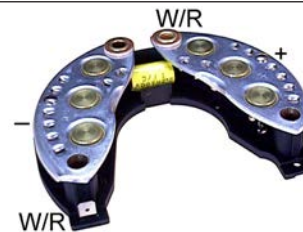

12 V, 25 Diode A, B+ type Flat terminal, ID 43.50, OD 98.00, Mount. dist. 65.00, No./ diodes 6

132985 Rectifier

Replacing: NC141, 592881, 105690, 105252

Servicing: a13n171, a13n88, a14n178, a14n62

35 Diode A, ID 44.20, OD 115.00, Mount. dist. 85.00, Diode type HD, No./ diodes 6