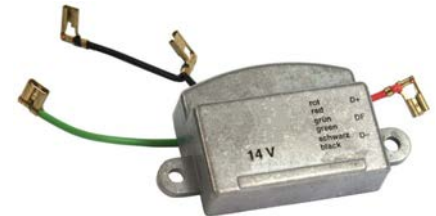

14 V, 14.7 V setting, D+ type Screw,
Dist. mount. holes 64.00, Terminal type I

137047# Regulator

Replacing: 098958

Servicing: 9al6027k, 9al6027k01
28 V, Dist. mount. holes 40.00

231421 Regulator

Replacing: 9rc7054, 9rc7052, 505-038, 505-037