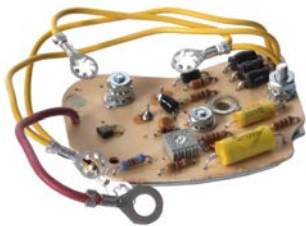

131901 Regulator

Replacing: 1968949, 1892812, 10498812, 10457103
Servicing: 25SI, 1117155, 1117225, 1117227, 1117228, 1117231, 1117234, 1117240, 1117241, 1117242, 1117244, 1117251, 1117255
14 V, 14.2 V setting,
Dist. mount. holes 48.00
Neg. ground.