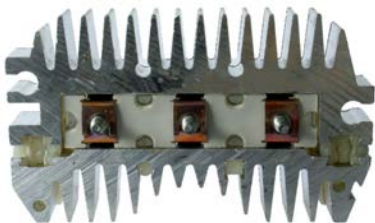

233194 Rectifier

Replacing: 1880132
Servicing: 30SI, 1117648, 1117649,
1117733, 1117734, 1117738, 1117746,
1117747, 1117825, 1117826, 1117827,
1117836
50 Diode A, OD 102.00,
Mount. dist. 85.00, Diode type Button,
No./ diodes 6