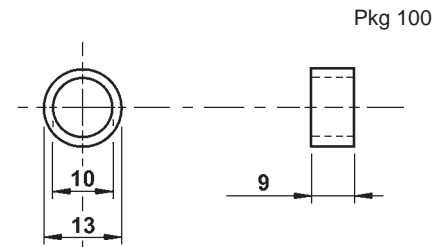

**For French Alternators
Steel Bushings**

610053

Std pkg 100

Rubber Bushings