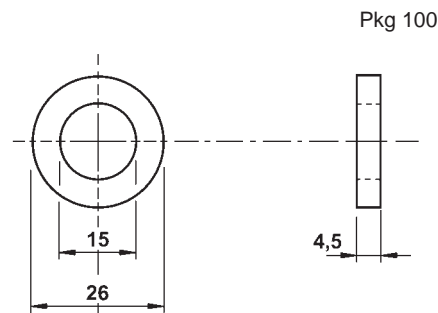

**For French Alternators
Steel Bushings**

Std pkg 100

610056

Rubber Bushings