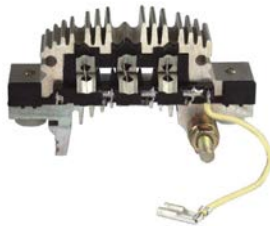

12 V, 35 Diode A, B+ type Screw, B+/ threaded M6/30.00, ID 31.70, OD 90.00, Mount. dist. 75.00, No./ diodes 6

139516 Rectifier

Replacing: 16.905.613

Servicing: 11.201.021, aag0702

B+ type Screw, B+/ threaded M6/24.60, ID 32.00, OD 91.00, Mount. dist. 71.50, No./ diodes 6