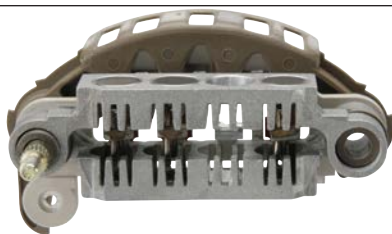

233483 Rectifier

Servicing: a2t37291, a2t39091

30 Diode A, B+ type Screw, B+/ threaded M5/19.00, OD 108.00, Mount. dist. 85.00, No./ diodes 6

235526 Rectifier

Servicing: a5ta7792

19-25 Zener V, 30 Diode A, B+ type Bolt, B+/ threaded M5/15.00, OD 97.06, Mount. dist. 75.00, Diode type Avalanche, No./ diodes 8