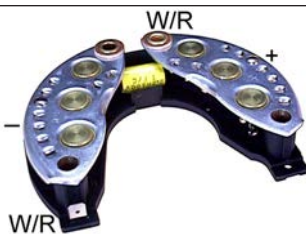

132985 Rectifier

Replacing: ubb237

35 Diode A, ID 44.20, OD 115.00, Mount. dist. 85.00, Diode type HD, No./ diodes 6

133429 Rectifier

Replacing: ubb131, ubb119, 83763, 83548

Servicing: A133, 23970, 23970A, 23970B, 23971, 23971A, 24056, 24056A, 24056B, 24101, 24101A, 24101D, 24101E, 24102, 24102A, 24102E