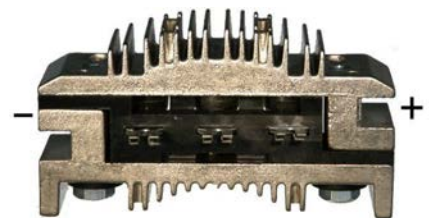

131561# Rectifier

Replacing: 691452, 690972, 669250,
618640, 618559, 518559

Servicing: 16030C, 16030D, 16030E, 451078,
515004a, 515004b, 515005a, 515005b,
515012a, 516006, 516008, 516008a,
516008b, 516008c

35 Diode A, OD 74.00, No./ diodes 6