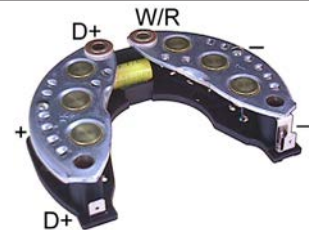

131701 Rectifier
Replacing: ubb235
12 V, 35 Diode A, ID 39.50, OD 115.00,
Mount. dist. 85.00, Diode type HD,
No./ diodes 6