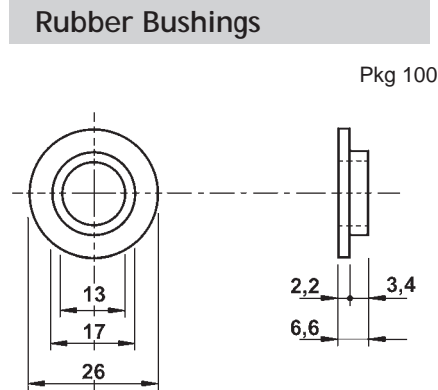

**For French Alternators
Steel Bushings**

Std pkg 100

610055

Rubber Bushings