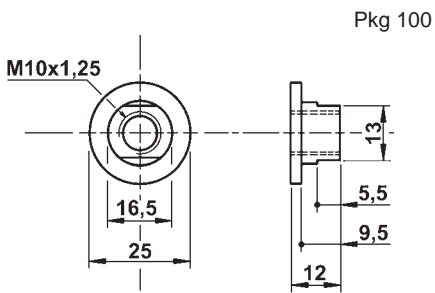

**For French Alternators
Steel Bushings**

610052

Std pkg 100

Rubber Bushings