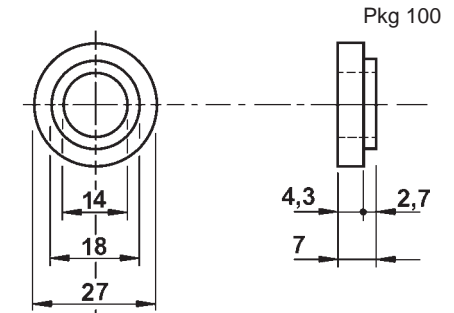

**For French Alternators
Steel Bushings**

Std pkg 100

610058

Rubber Bushings