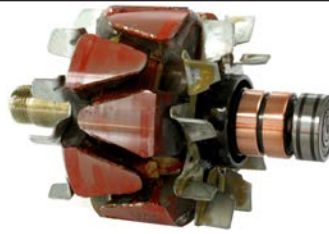

138715 Rotor

Replacing: I1110g-2100

Servicing: LR1100-703, LR1100-703B, LR1100-704, LR1100-704B, LR1100-704E, LR1100-705, LR1100-705B, LR1100-705C, LR1100-705E

 12 V, 100/110 A, Shaft dia. 17.00, OD 107.50, Total length 143.00,
 Thread size M17-1.25, Rotation CR
 Shaft: Cargo 137779.