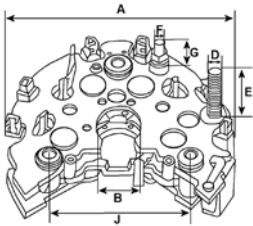

For rotors specific:

A = OD
G = Total length
J = Shaft diameter
M = Thread size

For stators specific:

A = OD
B = ID
C = Height
F = OD 1

For rectifiers specific:

A = OD
B = ID
D = B+ thread
E = B+
F = D+ thread
G = D+
J = Mounting distance