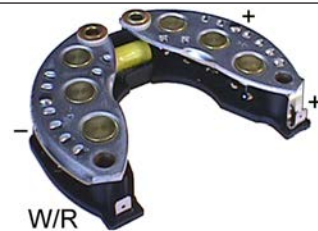

133689 Rectifier
Replacing: 71215303
Servicing: 71635102, 71635602, 71635902, 71636102, 71650002, 71650402, 71650802, 71651802, 71651902, 71652402, 71652602, 71770102
35 Diode A, ID 45.00, OD 116.00, Mount. dist. 85.00, No./ diodes 6