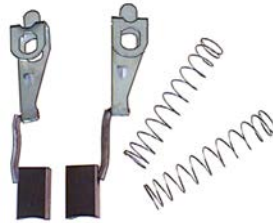

RX103F2 Brush Set

Replacing: dr702, 3472319
Servicing: 3472020, 3472021, 3472028, 3472032, 3472033, 3472037, 3472038, 3472042, 3472048, 3472049, 3472050, 3472051, 3472052
12 V, Length 13.20, Height 8.00, Thickness 5.00
Alternative no.: R103F