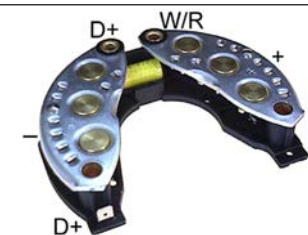

131568 Rectifier

Replacing: 104269, 101701, 101227

Servicing: 2541147, a13n111, a13n245,
a13n291, a13n293, a13n296, a13n297,
a13n44t, a13n45t, a14n133, a14n135,
a14n39

50 Diode A, ID 46.00, OD 116.00,
Mount. dist. 85.00, No./ diodes 6
w/ terminal W.