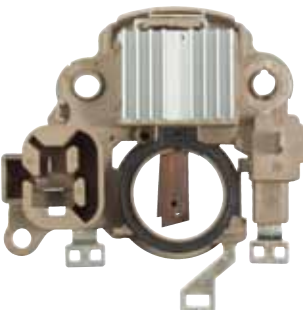

IM295

VOLT REG MI

Used on: Mitsubishi IR/IF Alternators

Specs: 12 Volt, A-Circuit, L-IG Terminals, 14.8 Vset

Features: Ignition activated

Replaces: Mitsubishi A866X28472, MM502585 (stamped 284)

Unit #s: Mitsubishi A7T02071A, C; A7T02072, A7T02077A, A7T03877, A7TA0171, A7TA0477, A7TA0483

Lester #s: 12077, 12432, 12558, 12561, 12562