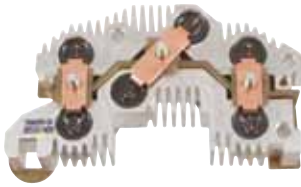

DR5183

RECT DR

Used on: Delco 31SI Series 200A/12V IR/EF Alternators

Specs: 6-60A press-fit avalanche diodes (24-29V); Crimp-weld diode connections; Heavy copper conductors

Replaces: Delco 10501636, 10512367 (stamped 1636, 2367)

Unit #s: Delco 19011104

Lester #s: 8432