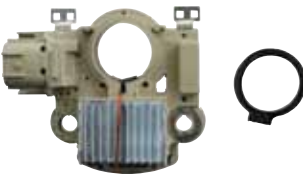

IM558

VOLT REG MI

Used on: Mitsubishi IR/IF Alternators

Specs: 12 Volt, A-Circuit, FR-L-C-IG Terminals, 14.7 Vset

Features: 3.5 seconds LRC; Field Current Limit; IGN or IL Activated; Over Voltage Indication

Replaces: Honda 31150-RNA-A01

Unit #s: Honda 31100-RNA-A01, 31100-RNA-A012-M2, AHGA67; Mitsubishi A2TC1391

Lester #s: 11176