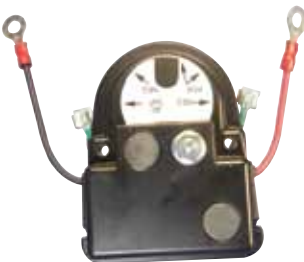

M5-326

VOLT REG MO

Used on: Prestolite 8MR Series Alternators
Specs: 12 Volt, A-Circuit, 14.5 Vset
Features: Light activated
Replaces: Motorola / Prestolite 105-326, 8RG2072
Unit #s: Motorola / Prestolite 110-570, 8MR2030TC
Lester #s: 8045