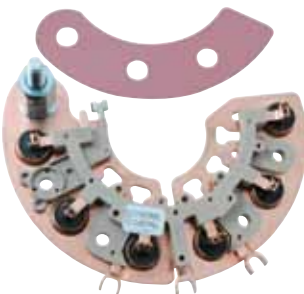

DR4402HD-3

RECT DR

Used on: Delco AD237, AD244 Series 125-150A IR/IF Alternators

Specs: Heavy Duty; 80A press-fit avalanche diodes; OE validated; Copper heat sinks; High-temperature lead-frame; Crimp-weld diode terminations; M6 battery terminal has unique screw-down collar to accept early & late design regulators

Replaces: Delco 10494503

Unit #s: Delco 10311493, 10480231, 10480234, 10480244, 10480270, 10480285, 10480298, 10480303, 10480327, 10480341, 10480350, 10480357, 10480368, 10480383, 10480390, 10480414, 10480428, 10480480, 10494492, 15056099, 15056100, 15062413, 15087022, 15087024, 15162839, 15744910, 15744913, 15750871, 15754097, 15754097A, 15768830, 15769253, 15769254, 15788630, 25744162, 25744163, 25744165

Lester #s: 8235, 8237, 8241, 8244, 8277, 8278, 8286, 8290, 8292, 8492, 8493, 8494, 8495, 8496