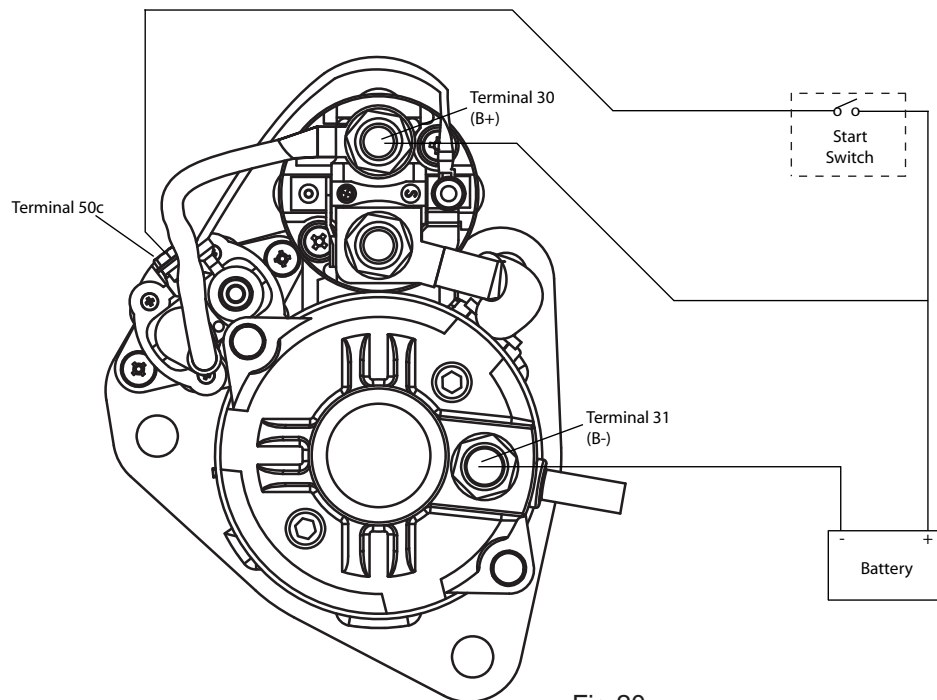

AUXILIARY SOLENOID

Used on gear reduction starters to limit current draw during soft start operation.

Fig.20