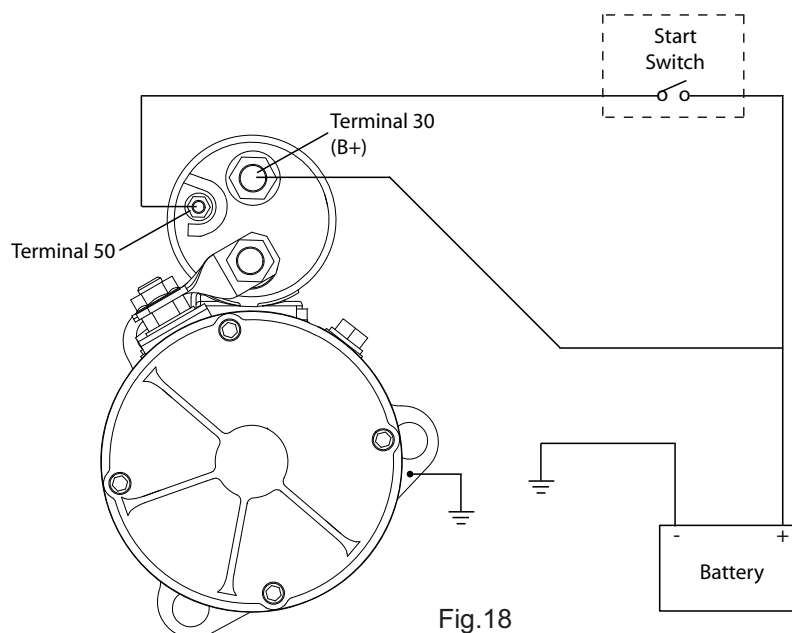

EARTH RETURN

The negative circuit is supplied through the vehicle chassis and the starter motor frame.

Fig.18