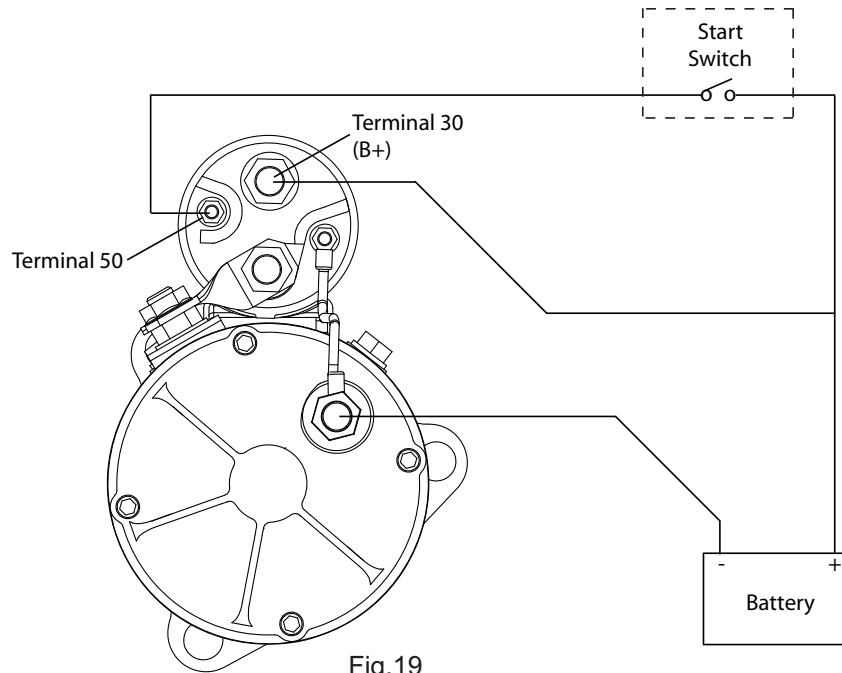

STARTER MOTOR WIRING DIAGRAMS

CONTINUED...

INSULATED RETURN

The negative circuit is isolated from starter motor frame and vehicle chassis.

Fig.19