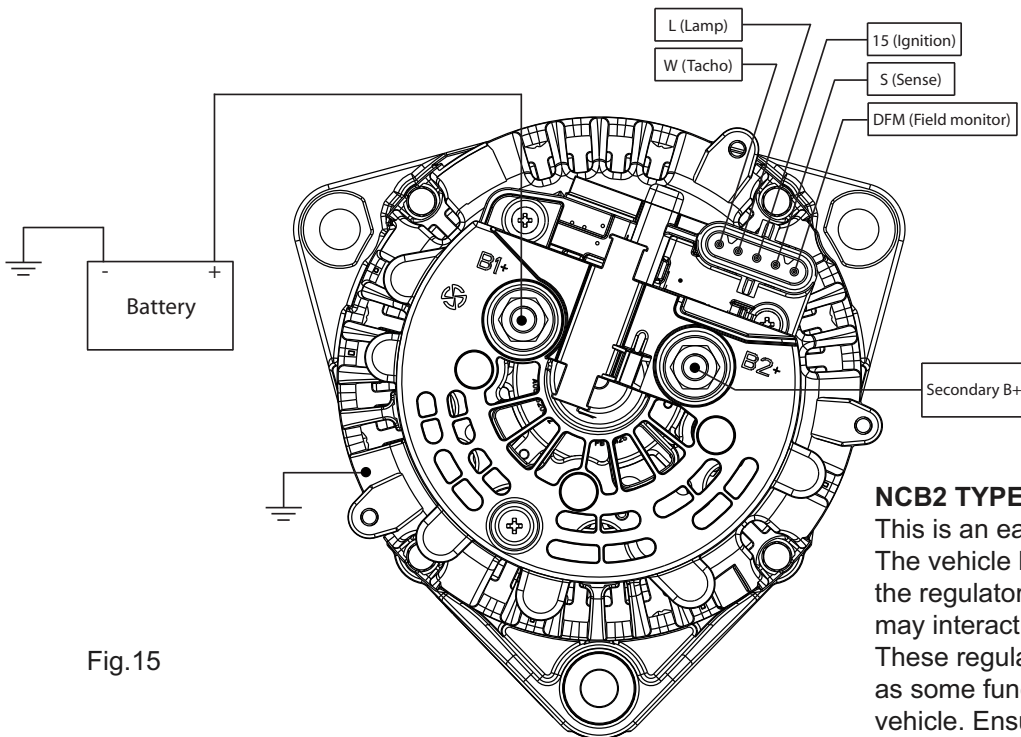

NCB2 TYPE

This is an earth return alternator. The vehicle harness plugs directly into the regulator connection. The regulator may interact with the vehicle ECU. These regulators are not interchangeable as some functions vary depending on vehicle. Ensure the correct regulator / alternator is specified.

Fig. 15