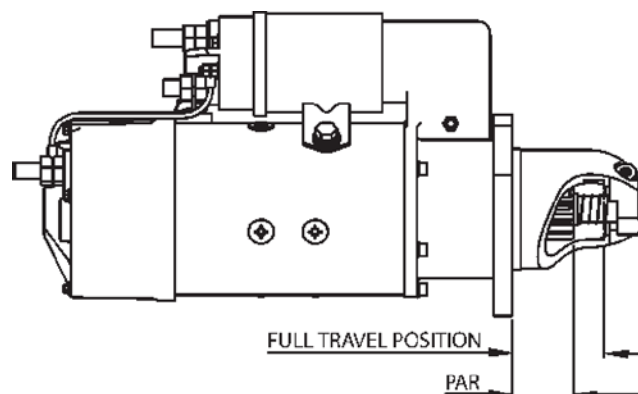

Pinion full travel position is the measured distance between the mounting flange and the front face of the pinion when the starter motor is energised. (See Fig.9)

Fig.9

GLOSSARY OF STARTER MOTOR TERMS

CONTINUED...